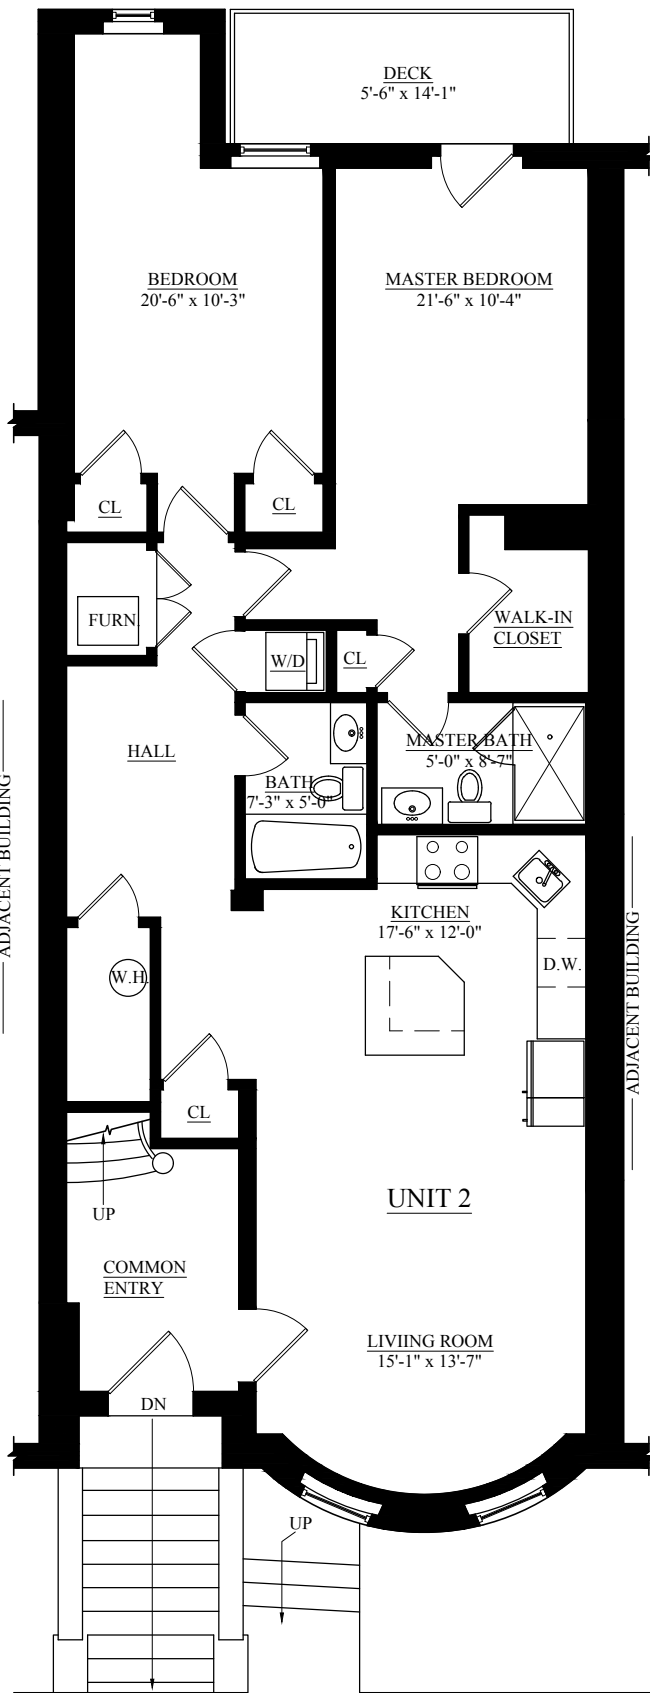

666 MASSACHUSETTS AVE., UNIT 1  
 BOSTON, MA

SCALE: 1/4" = 1'-0"

666 MASSACHUSETTS AVE., UNIT 2  
 BOSTON, MA

SCALE: 1/4" = 1'-0"

666 MASSACHUSETTS AVE., UNIT 3  
BOSTON, MA

SCALE: 1/4" = 1'-0"

666 MASSACHUSETTS AVE., UNIT 4  
 BOSTON, MA

SCALE: 1/4" = 1'-0"

666 MASSACHUSETTS AVE., UNIT 5  
 BOSTON, MA

SCALE: 1/4" = 1'-0"

666 MASSACHUSETTS AVE., ROOF  
BOSTON, MA

SCALE: 1/4" = 1'-0"