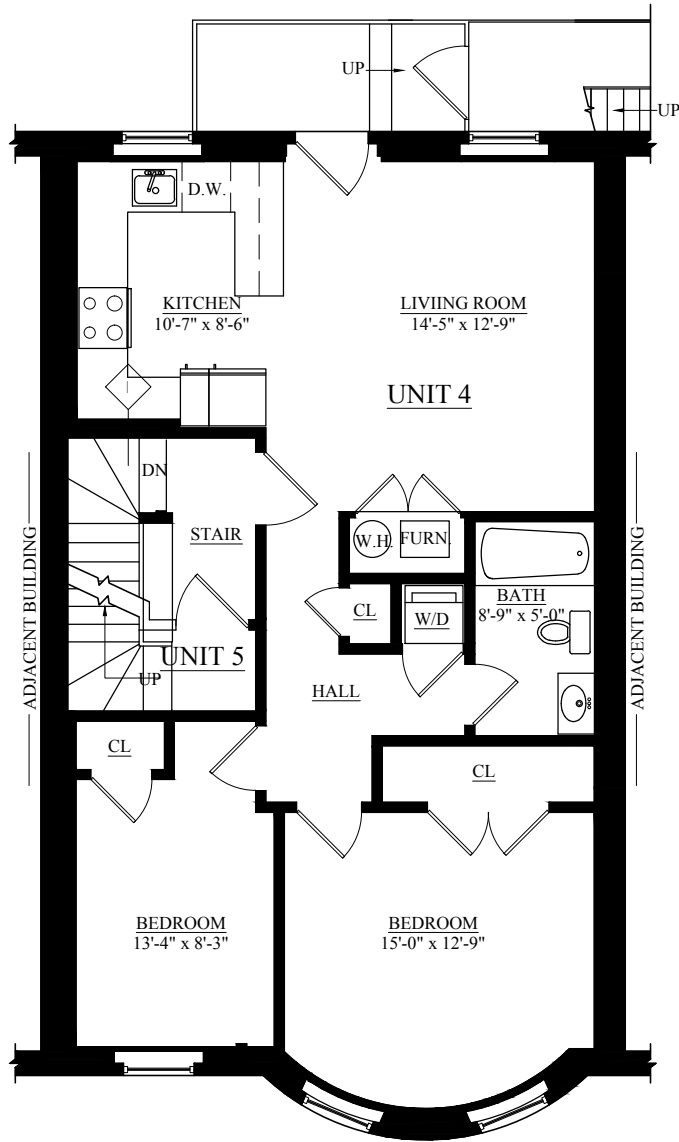

666 MASSACHUSETTS AVE., UNIT 1  
 BOSTON, MA

SCALE: 1/4" = 1'-0"

666 MASSACHUSETTS AVE., UNIT 2  
 BOSTON, MA

SCALE: 1/4" = 1'-0"

666 MASSACHUSETTS AVE., UNIT 3  
BOSTON, MA

SCALE: 1/4" = 1'-0"

666 MASSACHUSETTS AVE., UNIT 4  
 BOSTON, MA

SCALE: 1/4" = 1'-0"

666 MASSACHUSETTS AVE., UNIT 5  
 BOSTON, MA

SCALE: 1/4" = 1'-0"

666 MASSACHUSETTS AVE., ROOF  
BOSTON, MA

SCALE: 1/4" = 1'-0"