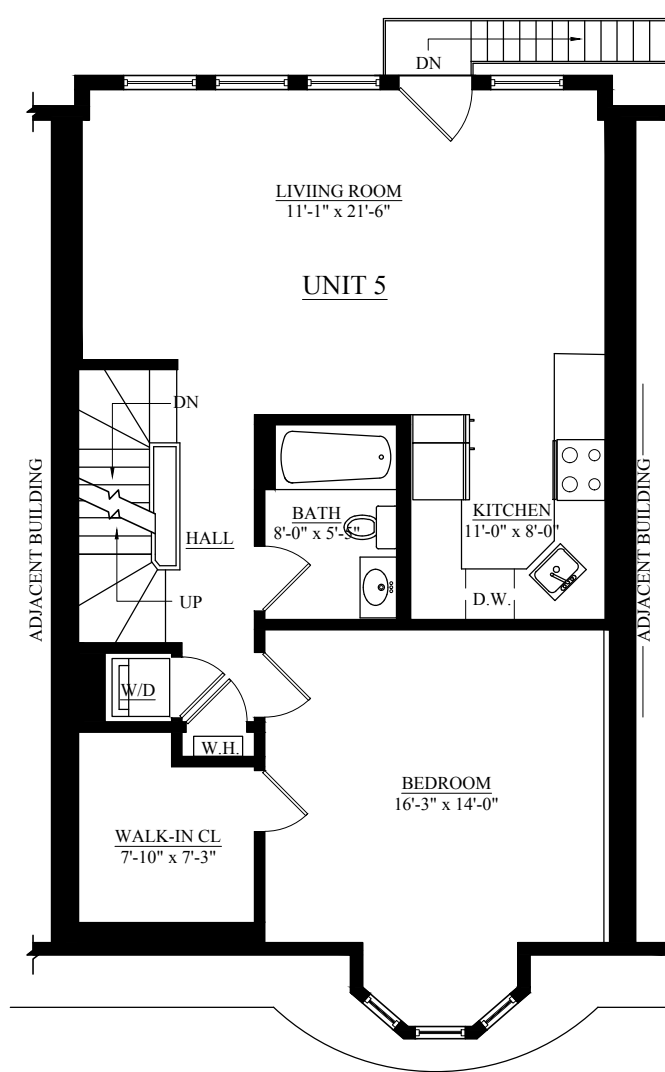

666 MASSACHUSETTS AVE., UNIT 1  
 BOSTON, MA

SCALE: 1/4" = 1'-0"

666 MASSACHUSETTS AVE., UNIT 2  
 BOSTON, MA

SCALE: 1/4" = 1'-0"

666 MASSACHUSETTS AVE., UNIT 3  
BOSTON, MA

SCALE: 1/4" = 1'-0"

666 MASSACHUSETTS AVE., UNIT 4  
 BOSTON, MA

SCALE: 1/4" = 1'-0"

666 MASSACHUSETTS AVE., UNIT 5  
 BOSTON, MA

SCALE: 1/4" = 1'-0"

666 MASSACHUSETTS AVE., ROOF  
BOSTON, MA

SCALE: 1/4" = 1'-0"