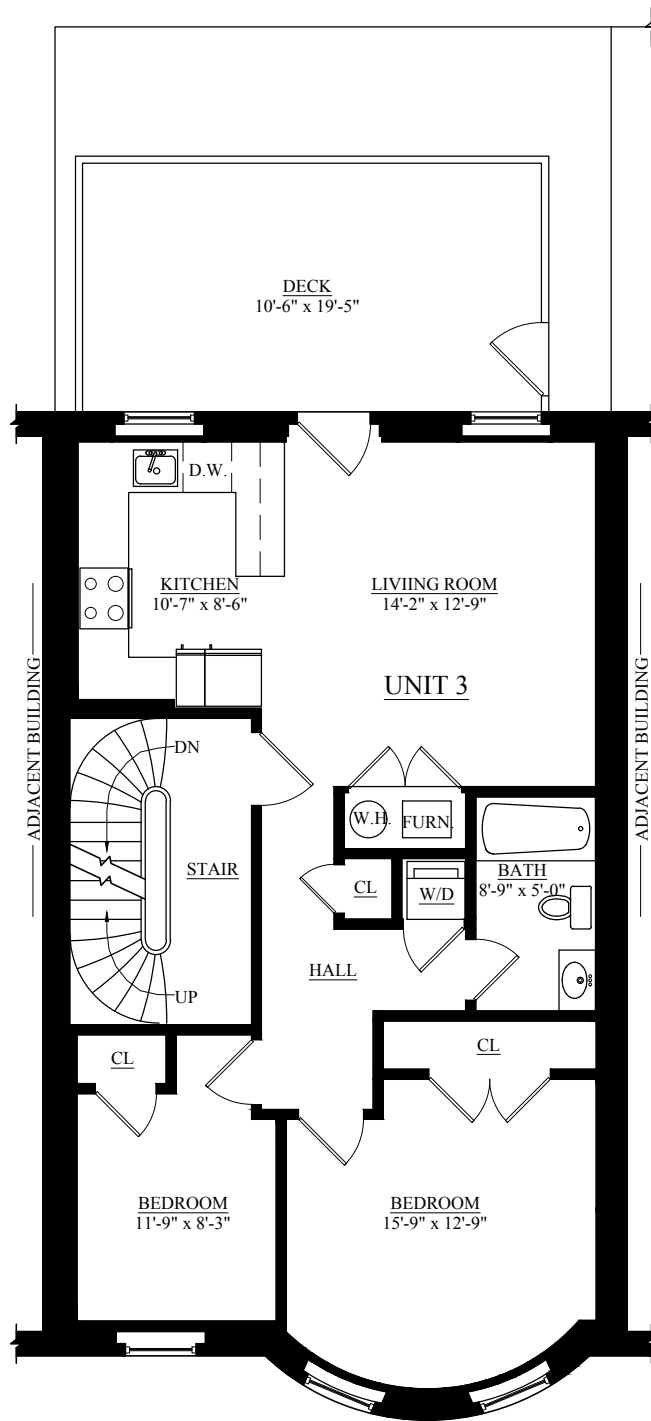

666 MASSACHUSETTS AVE., UNIT 1  
 BOSTON, MA

SCALE: 1/4" = 1'-0"

666 MASSACHUSETTS AVE., UNIT 2  
 BOSTON, MA

SCALE: 1/4" = 1'-0"

666 MASSACHUSETTS AVE., UNIT 3  
BOSTON, MA

SCALE: 1/4" = 1'-0"

666 MASSACHUSETTS AVE., UNIT 4  
 BOSTON, MA

SCALE: 1/4" = 1'-0"

666 MASSACHUSETTS AVE., UNIT 5  
 BOSTON, MA

SCALE: 1/4" = 1'-0"

666 MASSACHUSETTS AVE., ROOF  
BOSTON, MA

SCALE: 1/4" = 1'-0"