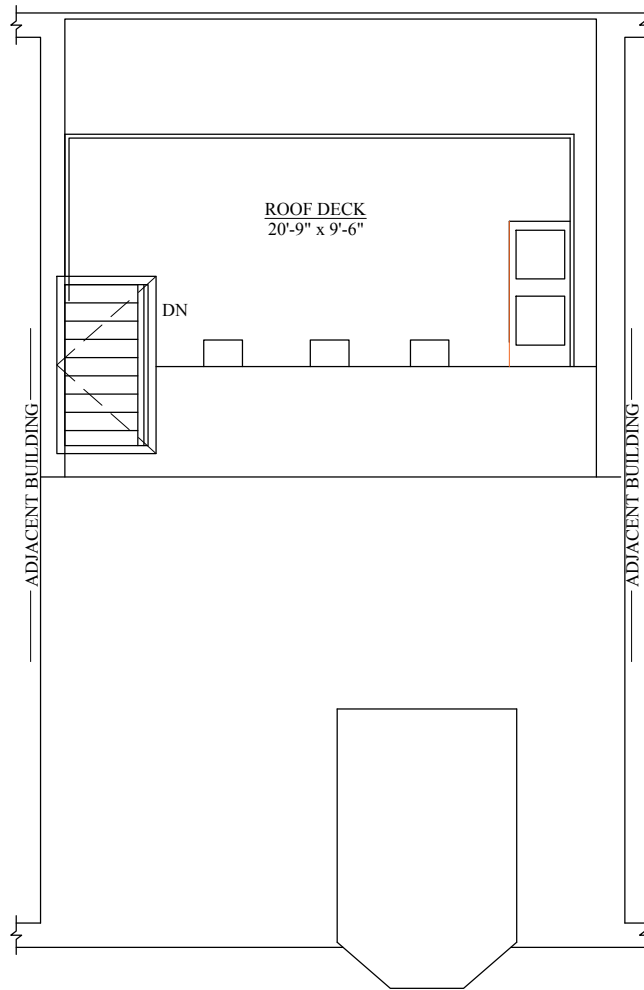

666 MASSACHUSETTS AVE., UNIT 1  
 BOSTON, MA

SCALE: 1/4" = 1'-0"

666 MASSACHUSETTS AVE., UNIT 2  
 BOSTON, MA

SCALE: 1/4" = 1'-0"

666 MASSACHUSETTS AVE., UNIT 3  
BOSTON, MA

SCALE: 1/4" = 1'-0"

666 MASSACHUSETTS AVE., UNIT 4  
 BOSTON, MA

SCALE: 1/4" = 1'-0"

666 MASSACHUSETTS AVE., UNIT 5  
 BOSTON, MA

SCALE: 1/4" = 1'-0"

666 MASSACHUSETTS AVE., ROOF  
BOSTON, MA

SCALE: 1/4" = 1'-0"